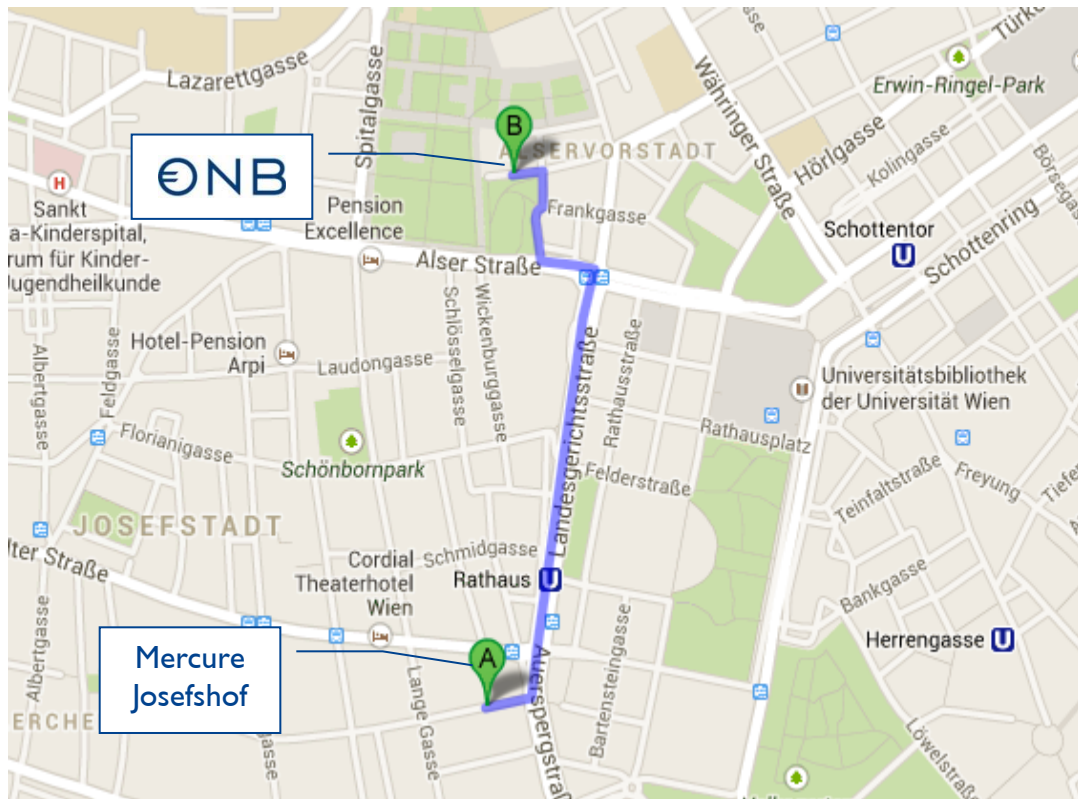

City Map Vienna

How to find your way from the Hotel Mercure Josefshof to the Oesterreichische Nationalbank

Walking distance: 10 minutes

Addresses:

Oesterreichische Nationalbank
Otto-Wagner-Platz 3
1090 Vienna
Phone: +43/1/404 20-0
www.oenb.at

Hotel Mercure Josefshof
Josefgasse 4 – 6
1080 Vienna
Phone: +43/1/404 19-0
www.mercure.com